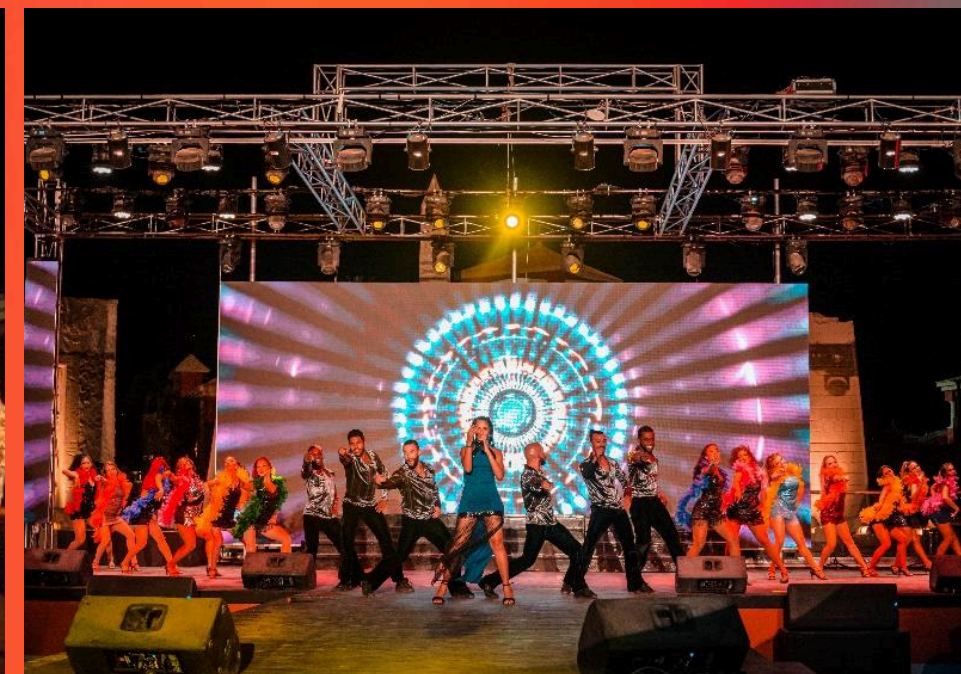

# PROGRAM SCHEDULE .

**19:45 - 22:30**

**19:45**

- Stage Entrance with Themed Outfits & Background Music

**20:00**

- Instrumental Live Music

**20:30**

- Live Band & Live Singing

**21:00**

- 60-min Non-Stop Show

We offer three unique themed shows, featuring a different one daily as follows:

- Around The World - Show Day (1)
- Moline Rouge - Show Day (2)
- Tributes of The Legends - Show Day (3)

**22:00**

- Live Band & Dancing Music

**22:30**

- Closing of The Program

# STAGE ENTRANCE THEMED OUTFITS & BACKGROUND MUSIC 19:45

**INSTRUMENTAL  
LIVE MUSIC  
20:00**

**LIVE BAND  
& LIVE SINGING  
20:30**

**60-MIN NON-STOP SHOW  
AROUND THE WORLD - SHOW DAY (1)  
21:00**

**60-MIN NON-STOP SHOW**  
**MOULINE ROUGE - SHOW DAY (2)**  
**21:00**