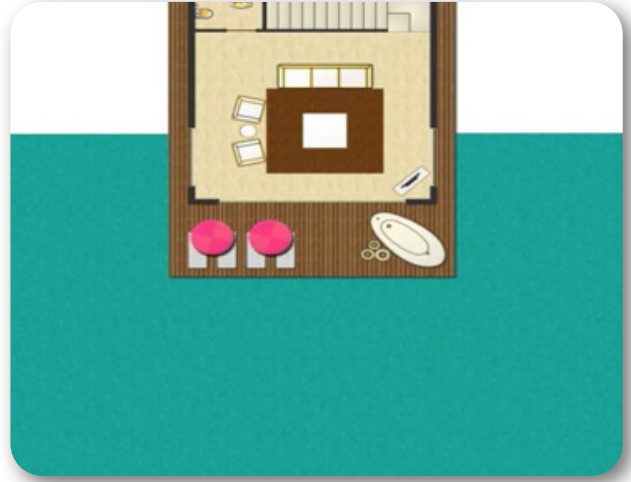

Ground Floor