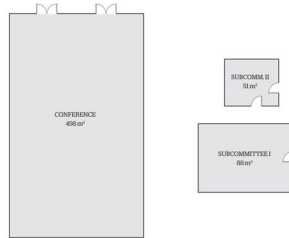

GOLF FACILITIES IN THE HOTEL

Specify: we don t have a Golf course in Mahdia

SUMMER 2022 > 2022 Ib. Selection Royal El Mansour & Thalasso

ROOM PLANS

Room plans:

Room plans (2):

CONVENTION CENTER / ROOMS

Room Name:	hasdrubal
Surface Area (Sq.m.):	71.36
Height (M):	2.44
Width (M):	7.36
Depth (M):	9.69
Door Height (M):	2.10
Door Width (M):	1.44
Column:	-
Flooring:	carpet