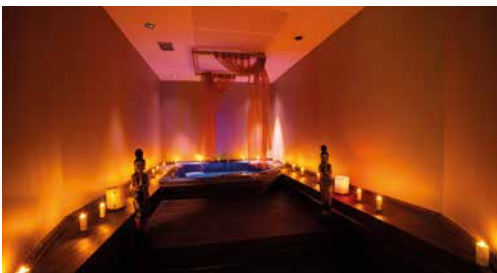

## SPA & BEAUTY CENTRE

Refresh yourself and pamper your body and soul at our spa & beauty centre with its comfortable massage rooms in different concepts

- 9 different massage rooms
- VIP sauna, Jacuzzi & steam room
- 2 sauna + steam room
- Turkish bath
- Special scrubbing room
- Snow/ice fountain
- Relaxation area
- Skin and body care centre
- Shock pool
- 125 m2 indoorpool
- Children's indoorpool
- Indoor jacuzzi