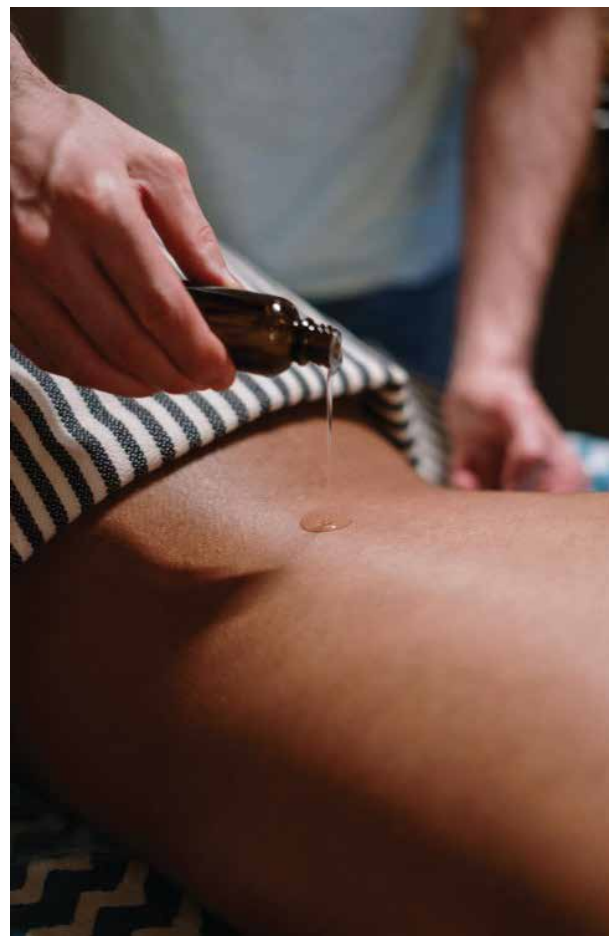

SPA & WELLNESS (09:00- 20:00)					
SERVICE	FREE OF CHARGE	WITH FEE	SERVICE	FREE OF CHARGE	WITH FEE
Indoor Pool	√	-	Capsule Treatment	-	√
Sauna	√	-	Massages	-	√
Türkish Bath	√	-	Skin Care	-	√
Steam Bath, Relax Room	√	-	Body Treatment	-	√
Jacuzzi	√	-	Doctor & Nurse (24 hours available in emergency cases)	-	√

*** Children under the age of 12 are not allowed to use Türkish Bath, Steam Bath and Sauna.
*** Pool heating is from 21 March - 30 April / 01-31 October.