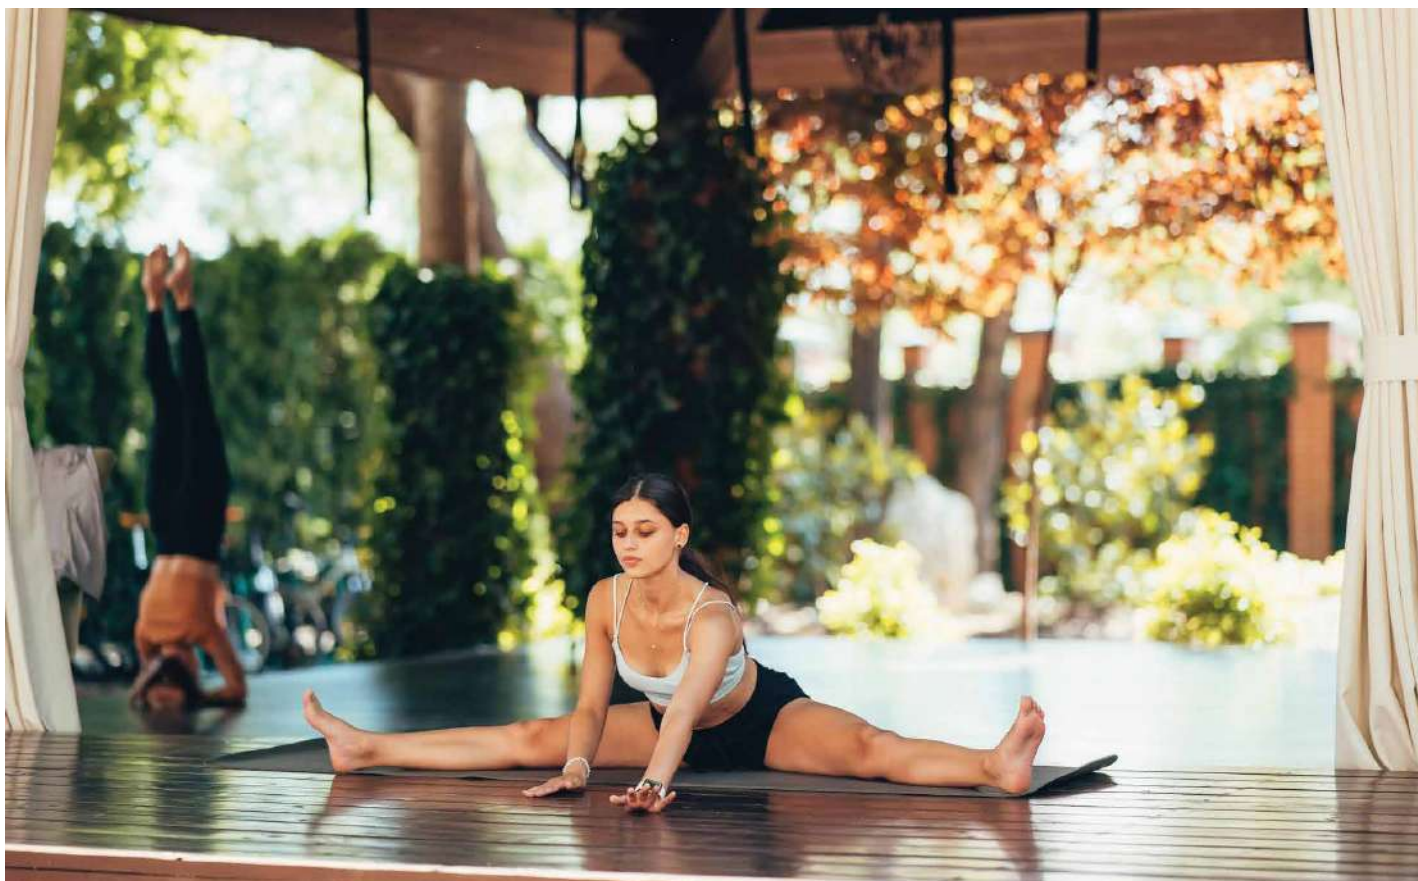

## SPORTS ACTIVITIES

ACTIVITY	FREE OF CHARGE	WITH FEE	ACTIVITY	FREE OF CHARGE	WITH FEE
Morning GYM	√	-	Tennis Court daytime use (1 Carpet ground court, reservation is required)	√	-
Dance Courses	√	-	Tennis Equipment (Rackets and Balls)	√	-
Step Aerobic	√	-	Tennis Court with floodlighting	-	√
Table Tennis	√	-	Tennis Courses	-	√
Paddle Tennis	-	√	Pool Games	√	-
Boccia	√	-	Brain Teaser	√	-
Beach Volley	√	-	Basketball	√	-
Dart	√	-	Archery (Amateur)	√	-
Water GYM (Pool)	√	-	Stretching	√	-
Water Polo (Pool)	√	-	Mini Football	√	-
BBP GYM	√	-	Fitness Center	√	-
All Water Sports (Pool)	√	-	All Water Sports (at Sea)	-	√