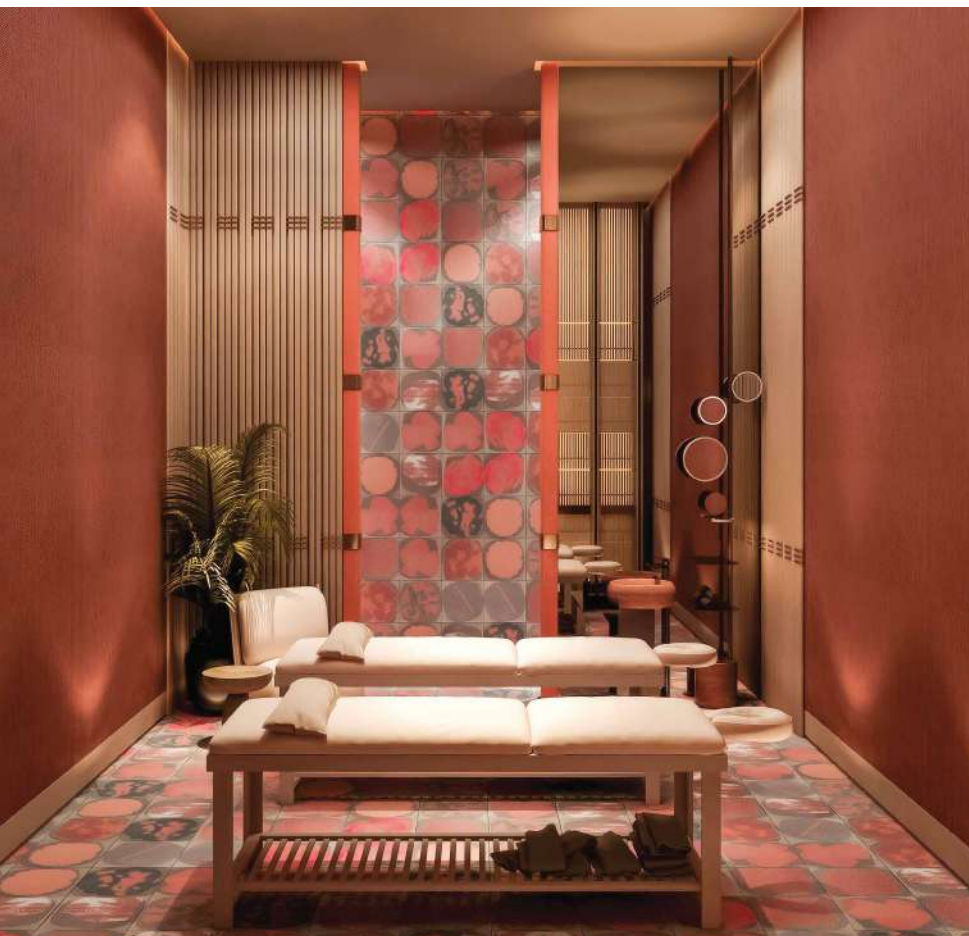

SPA & WELLNESS (09:00- 20:00)					
SERVICE	FREE OF CHARGE	WITH FEE	SERVICE	FREE OF CHARGE	WITH FEE
Indoor Pool	√	-	Capsule Treatment	-	√
Sauna	√	-	Massages	-	√
Türkish Bath	√	-	Skin Care	-	√
Steam Bath, Relax Room	√	-	Body Treatment	-	√
Jacuzzi	√	-	Doctor & Nurse (24 hours available in emergency cases)	-	√

*** Children under the age of 12 are not allowed to use Türkish Bath, Steam Bath and Sauna.
*** Pool heating is from 21 March - 30 April / 01-31 October.