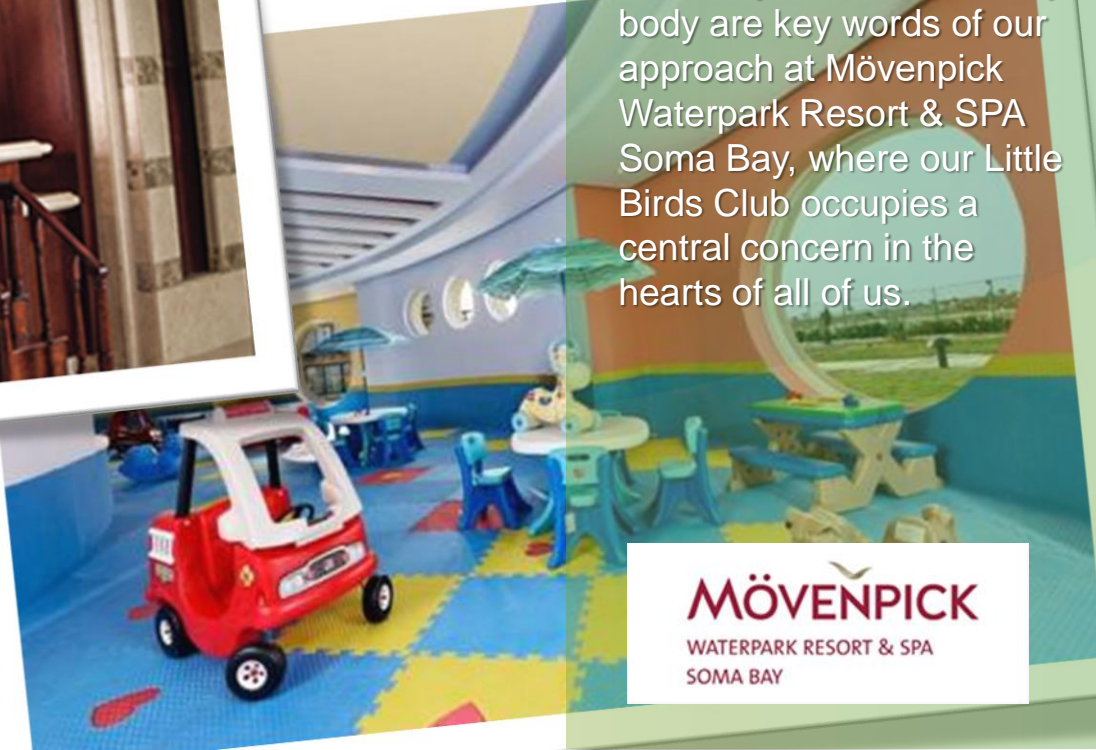

# MÖVENPICK

WATERPARK RESORT & SPA  
SOMA BAY

**MÖVENPICK**

WATERPARK RESORT & SPA  
SOMA BAY

## Tennis court

- Mövenpick Waterpark Resort & SPA Soma Bay offers tennis courts so you can enjoy playing tennis during the daytime or in the evening by floodlights.
- Including equipment rental.

# LITTLE BIRDS

## Little Birds Club

- A healthy mind in a healthy body are key words of our approach at Mövenpick Waterpark Resort & SPA Soma Bay, where our Little Birds Club occupies a central concern in the hearts of all of us.