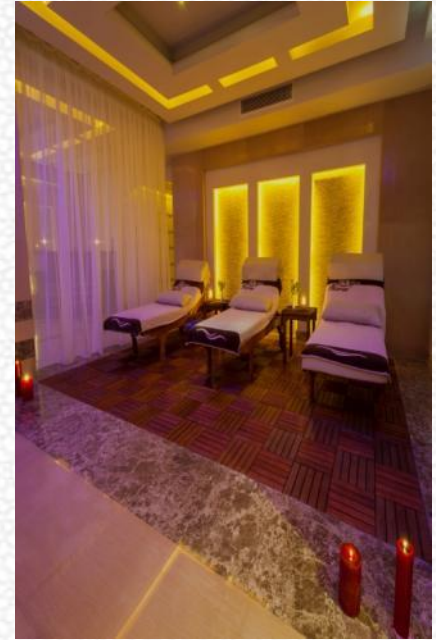

Beach Cabana 09:00 –18:00

Package Options : 60\$ -80\$-120\$

Drinks Snacks Food Privacy

RUMA SPA

The Ruma Spa is an exclusive fully equipped health facility that allows you to relax and pamper your body while keeping in shape.

If your concern is to rejuvenate your senses, Turkish Bath, Sauna, Steam Room, Jacuzzi and Thalasso therapy will fulfill all your needs. With 10 massage rooms you will not miss any treatment.

GYM

Our gym is equipped with the latest exercise equipment for all kind of workouts.

SKY POOL

the Sky Pool, surrounded by cutting edge design, private sauna and Jacuzzi and offers the highest comfort on the highest floor.

The glass dome floods the pool with warm sunlight and the calm surrounding invites pure relaxation