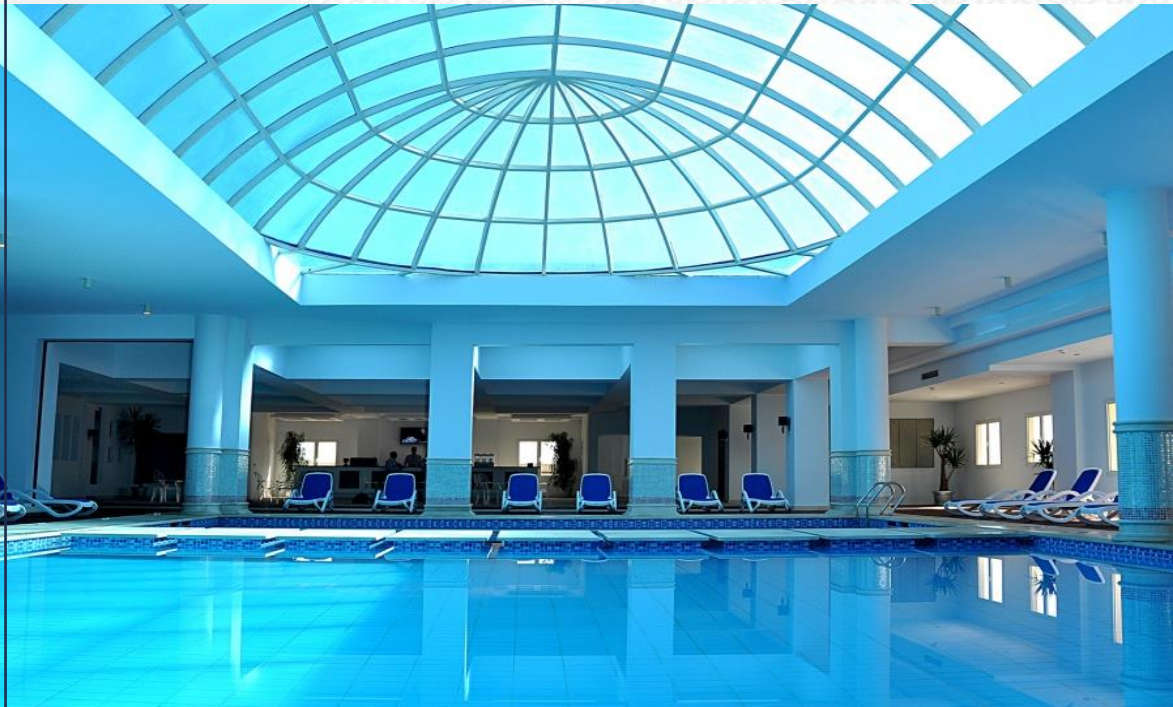

Beach Cabana 09:00 –18:00

Package Options : 60\$ -80\$-120\$

Drinks Snacks Food Privacy

RUMA SPA

The Ruma Spa is an exclusive fully equipped health facility that allows you to relax and pamper your body while keeping in shape.

If your concern is to rejuvenate your senses, Turkish Bath, Sauna, Steam Room, Jacuzzi and Thalasso therapy will fulfill all your needs. With 10 massage rooms you will not miss any treatment.

GYM

Our gym is equipped with the latest exercise equipment for all kind of workouts.

SKY POOL

the Sky Pool, surrounded by cutting edge design, private sauna and Jacuzzi and offers the highest comfort on the highest floor.

The glass dome floods the pool with warm sunlight and the calm surrounding invites pure relaxation