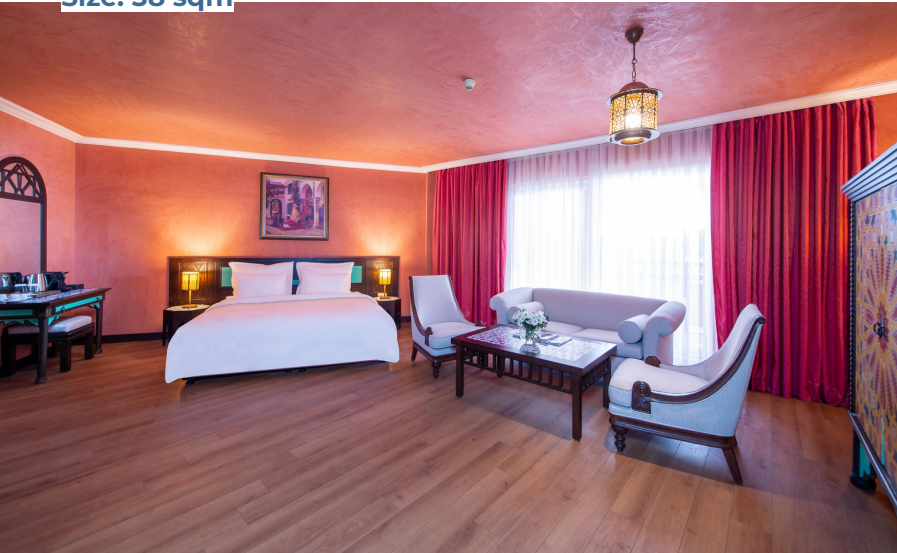

SUPERIOR ROOM

Features:

Superior Rooms offer a Moroccan-style comfort and a perfect tranquillity. There is a large bedroom with double bed and double sofa bed. All suites equipped with minibar daily refilled with beer and soft drinks, working table and desk chair, tea & coffee set-up, ceramic /wooden floor with carpet, individual air condition system, balcony, direct dial phone, safe box, LCD TV, Wi-Fi connection, bathroom with bathtub and WC, makeup mirror, hair dryer.

Size: 58 sqm