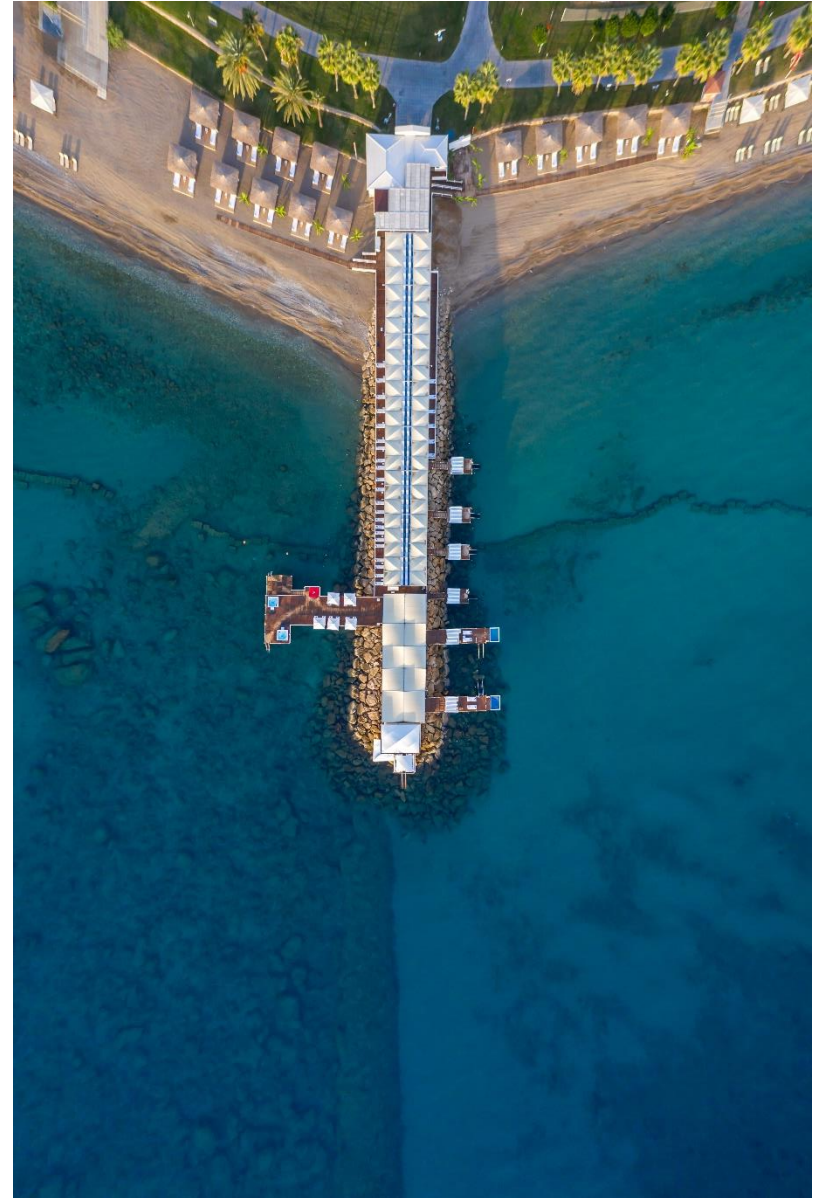

Fettah Tamince
Chairman of the Board

A handwritten signature in black ink, appearing to be "Fettah Tamince", written over a light blue background.

R I X O S S U N G A T E

LOCATION

Date of opening	2005
Category	5*
Total Area	250 000 m2
Mailing Address	Beldibi Mah.Baskomutan Atatürk Cad. No:153 -1/1 Beldibi - Kemer /Antalya
Phone	+90 242 824 00 00
E-Mail	sungate@rixos.com
Website	Sungate.rixos.com
Beach Location & Length	Private Beach – 720 m
Number of Buildings	3 Building / 27 Villas
Elevators	44
Concept	All Inclusive & All Exclusive