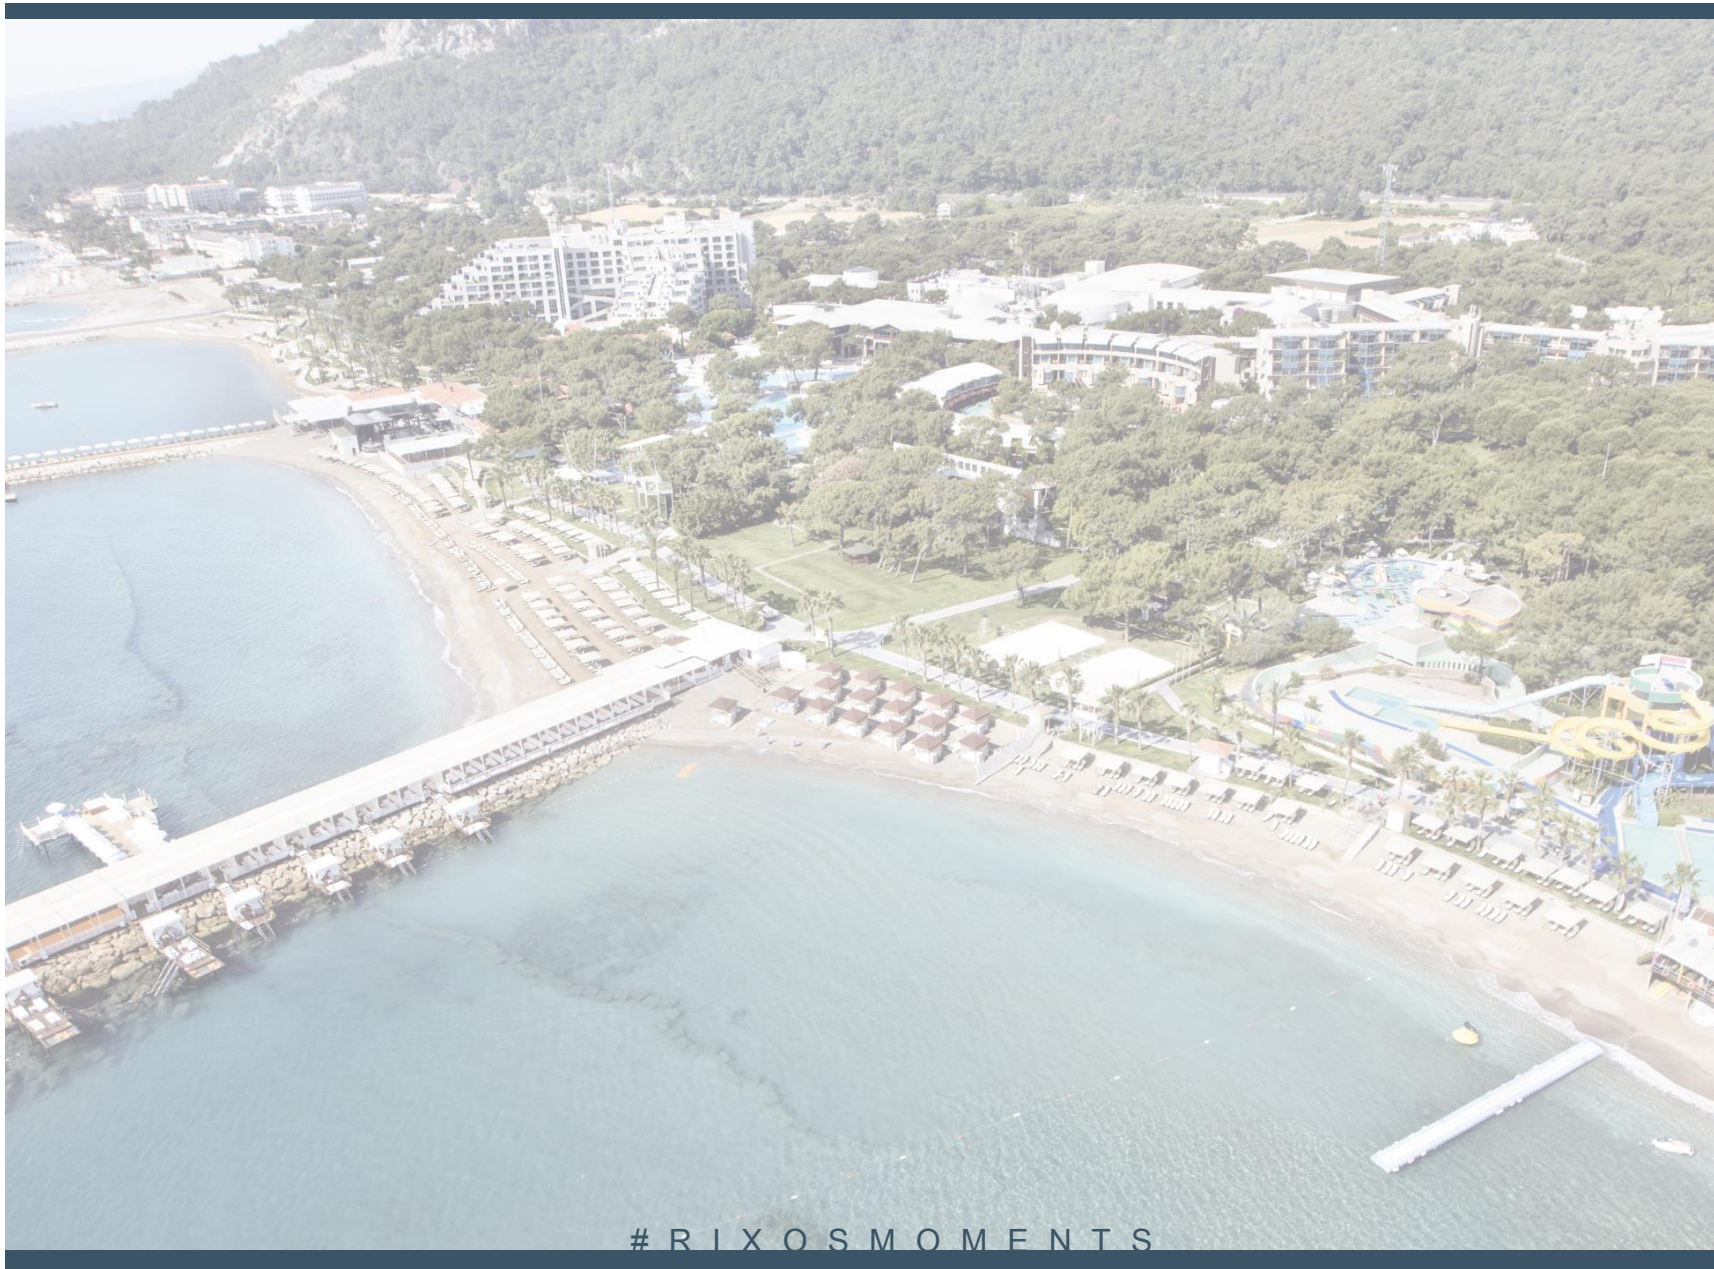

#RIXOSMOMENTS